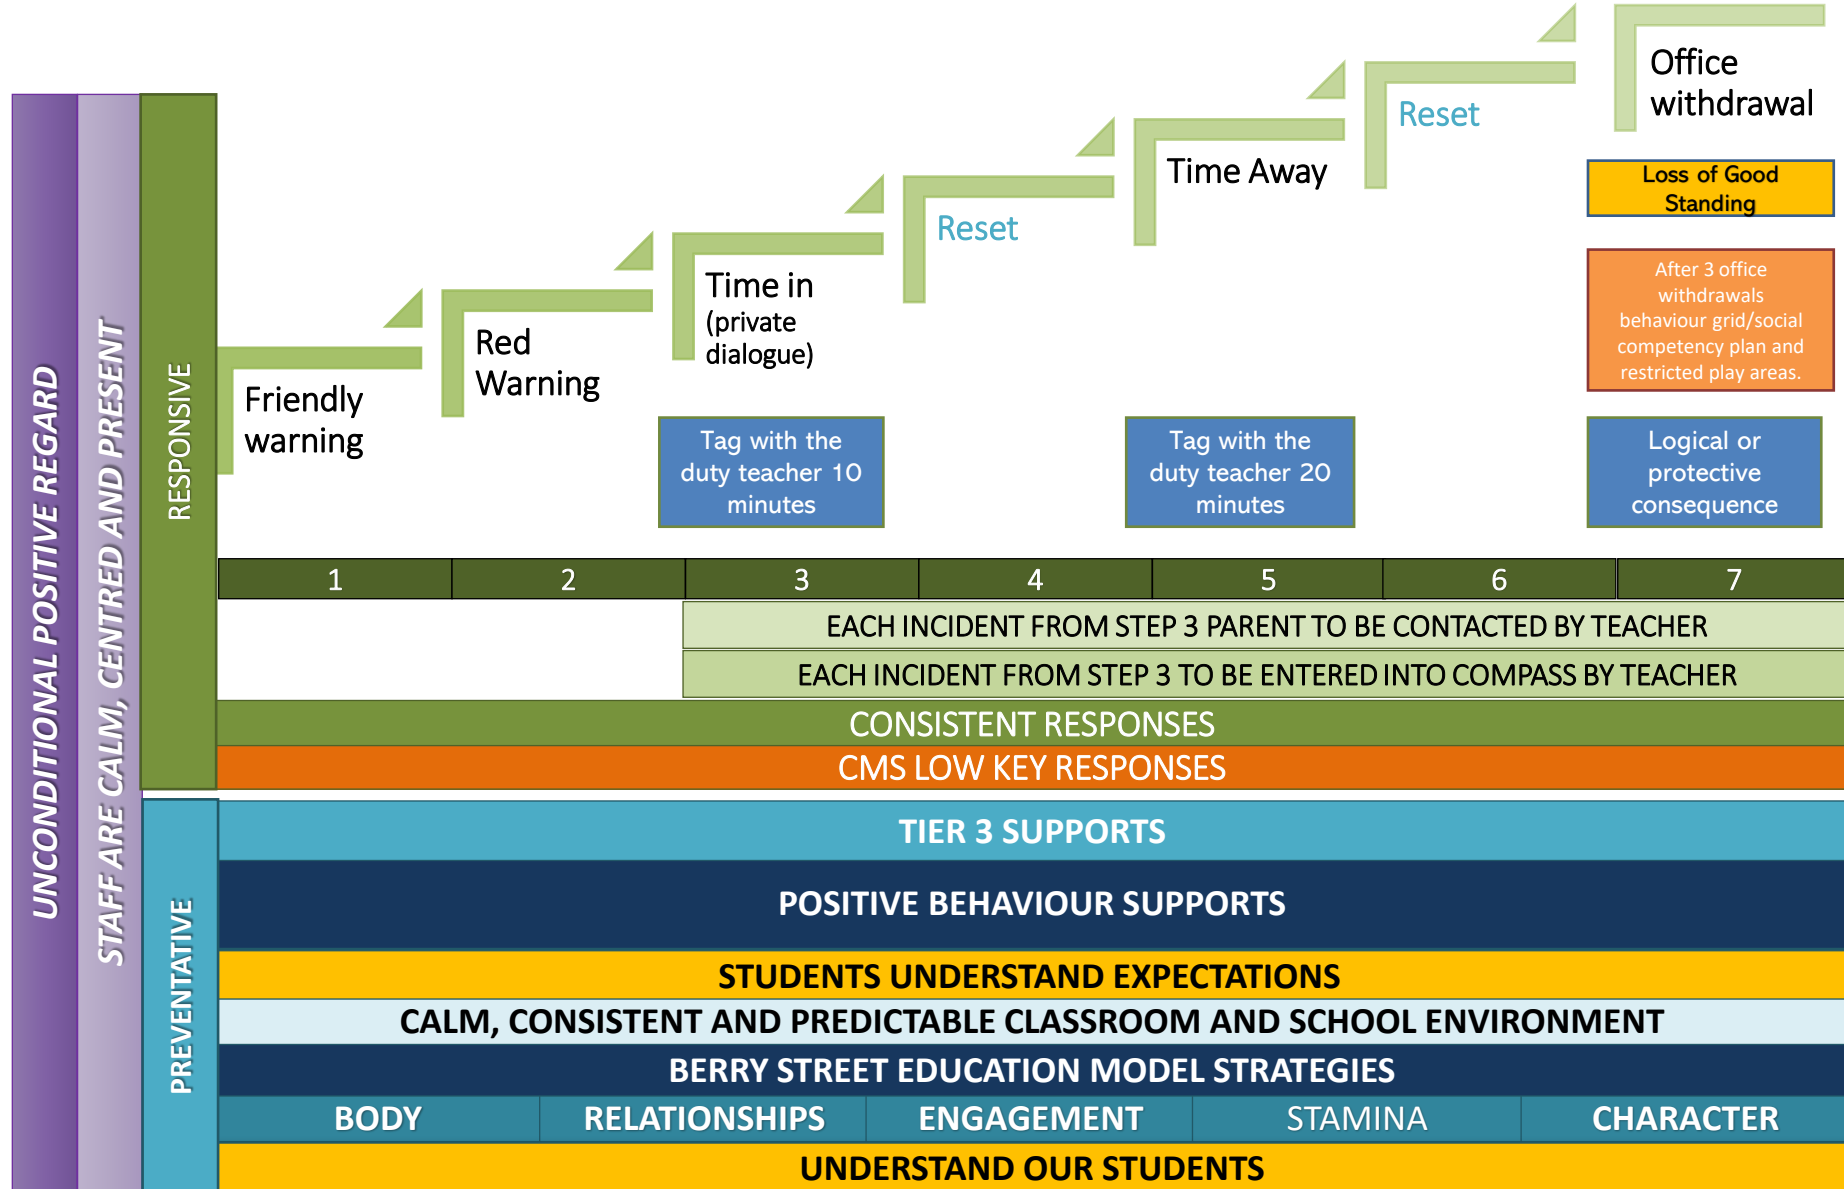

INSIDE

Class work missed because of reflection time will be completed in student's own time

Behaviour Response Process - Minor

OUTSIDE

UNCONDITIONAL POSITIVE REGARD

STAFF ARE CALM, CENTRED AND PRESENT

RESPONSIVE