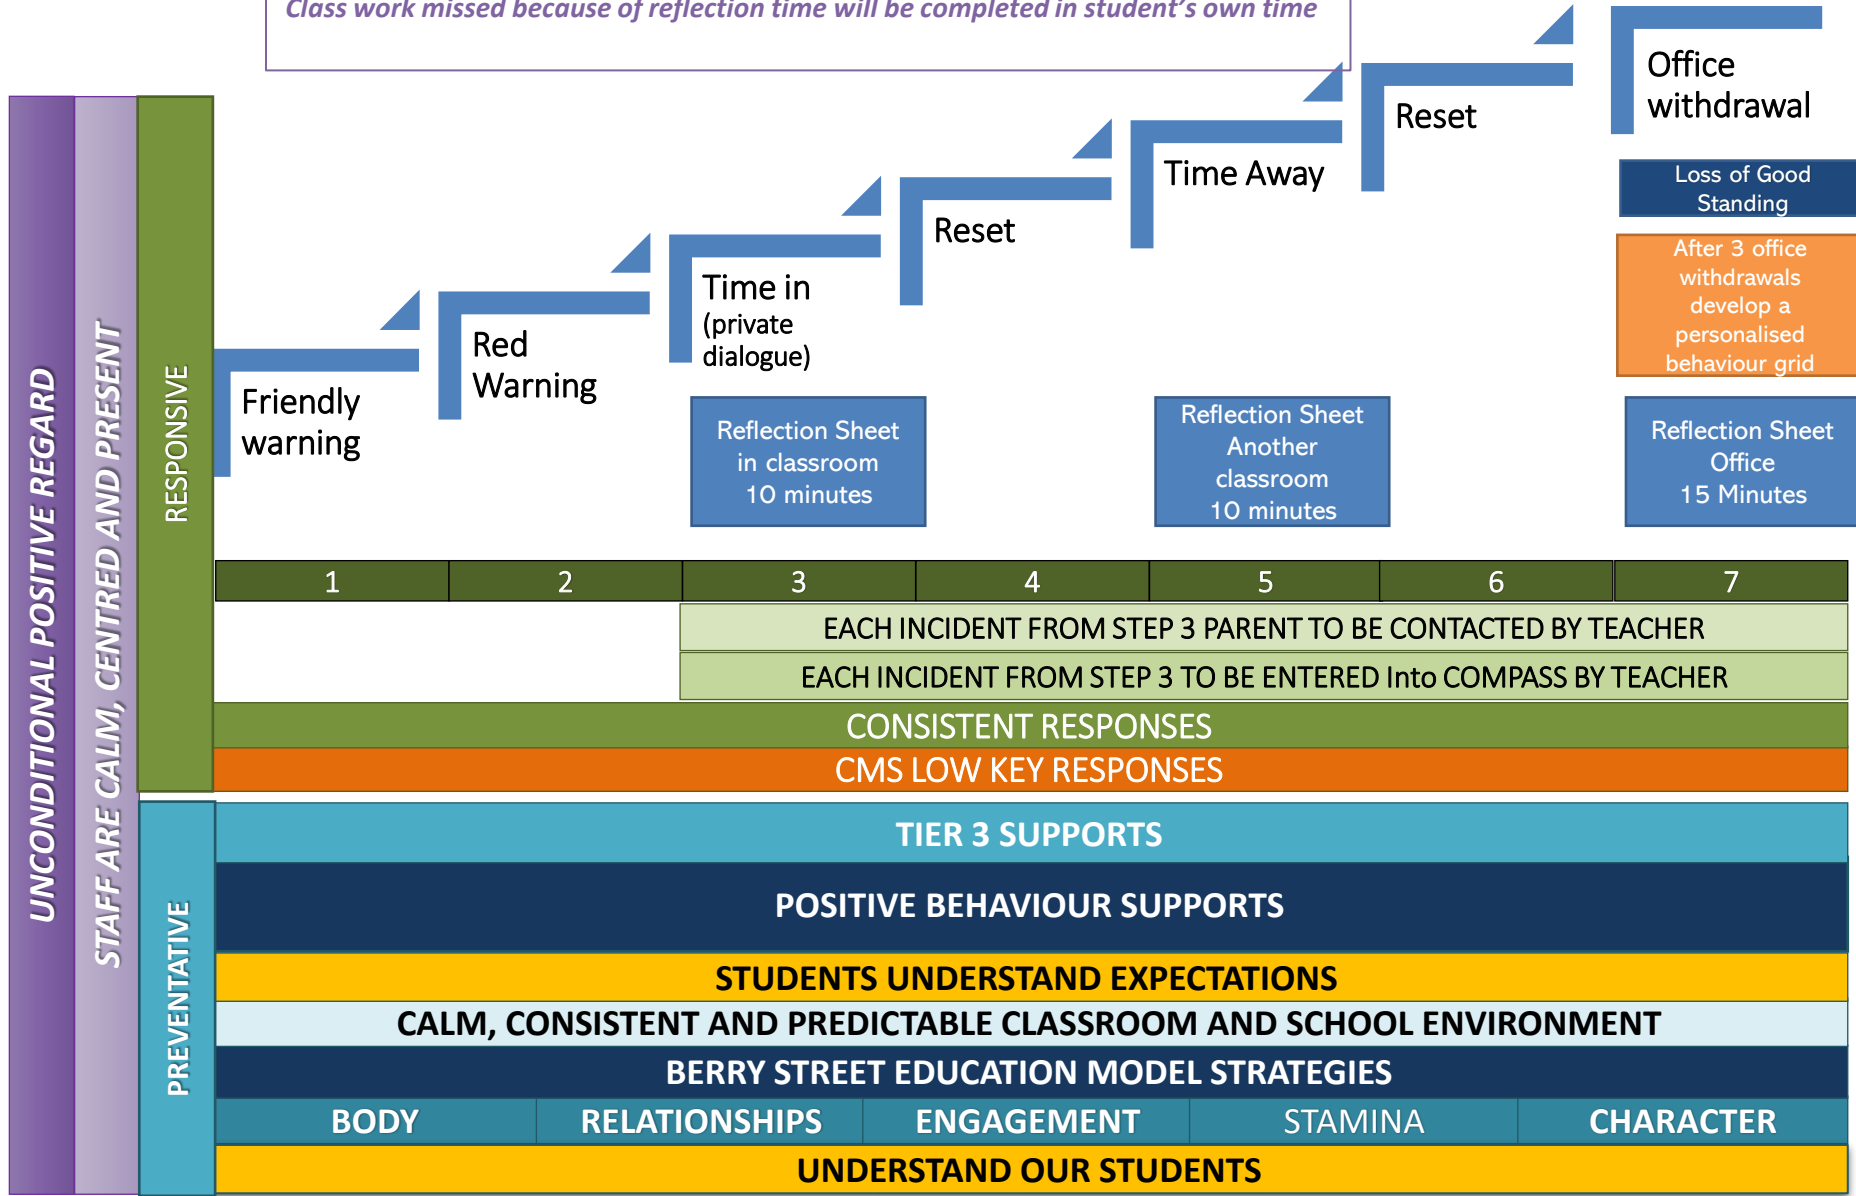

INSIDE

Class work missed because of reflection time will be completed in student's own time

Behaviour Response Process - Minor

OUTSIDE

UNCONDITIONAL POSITIVE REGARD

STAFF ARE CALM, CENTRED AND PRESENT

RESPONSIVE